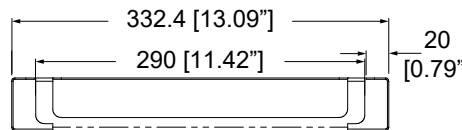

WB-SKYQMB for Sky Q Mini Box

Width:	332.4 / 13.09"
Height:	211.2 / 8.31"
Depth:	46.4 / 1.83"
Weight:	0.5Kg / 1.1Lb
Mounting Holes	
Countersink:	Ø 7.5 / 0.3"
Holes:	Ø 5.5 / 0.22"

Hook & loop tape is also supplied for quick and easy installation.

Load Capacity with Hook & Loop Tape: 5Kg / 11Lb