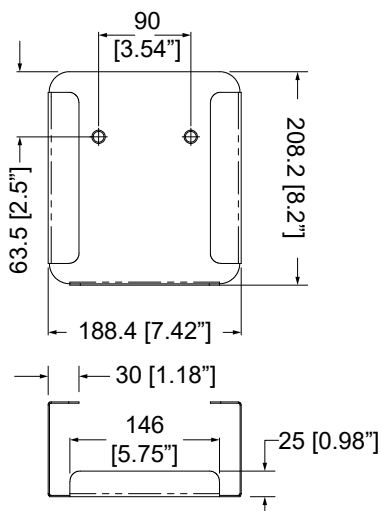

### WB-ATVG4-W Finish: Gloss White

Width:	100.4 / 3.95"
Height:	99.2 / 3.9"
Depth:	37.9 / 1.49"
Weight:	0.5Kg / 1.1Lb
<b>Mounting Holes</b>	
Countersink:	Ø 8.5 / 0.33"
Holes:	Ø 6.5 / 0.25"

Hook & loop tape is also supplied for quick and easy installation.

### Mounting Holes

<b>Countersink:</b>	Ø 13 / 0.51"
<b>Holes:</b>	Ø 10.6 / 0.42"

Hook & loop tape is also supplied for quick and easy installation.

Load Capacity with Hook & Loop Tape:  
5Kg / 11Lb

## WB-ZP120 for SONOS CONNECT:AMP

<b>Width:</b>	188.4 / 7.42"
<b>Height:</b>	208.2 / 8.2"
<b>Depth:</b>	92.4 / 3.64"
<b>Weight:</b>	0.8Kg / 1.76Lb