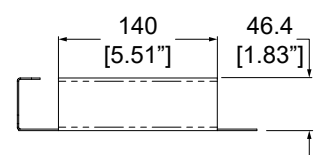

WB-SKYQMB for Sky Q Mini Box

Width:	332.4 / 13.09"
Height:	211.2 / 8.31"
Depth:	46.4 / 1.83"
Weight:	0.5Kg / 1.1Lb
Mounting Holes	
Countersink:	Ø 7.5 / 0.3"
Holes:	Ø 5.5 / 0.22"

Hook & loop tape is also supplied for quick and easy installation.

Load Capacity with Hook & Loop Tape: 5Kg / 11Lb