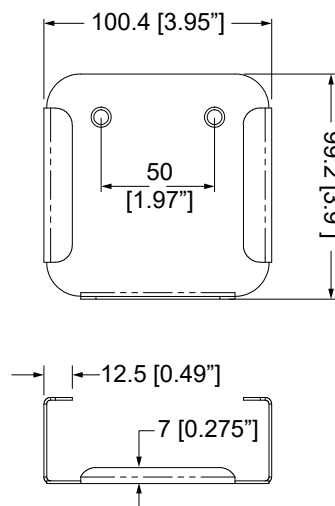

### WB-ATVG4-W Finish: Gloss White

Width:	100.4 / 3.95"
Height:	99.2 / 3.9"
Depth:	37.9 / 1.49"
Weight:	0.5Kg / 1.1Lb
<b>Mounting Holes</b>	
Countersink:	Ø 8.5 / 0.33"
Holes:	Ø 6.5 / 0.25"

Hook & loop tape is also supplied for quick and easy installation.

Load Capacity with Hook & Loop Tape:  
5Kg / 11Lb