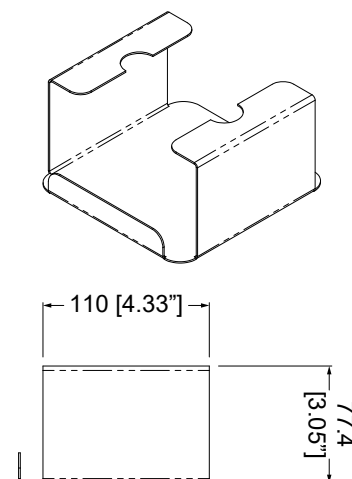

### WB-ATVG4-W Finish: Gloss White

Width:	100.4 / 3.95"
Height:	99.2 / 3.9"
Depth:	37.9 / 1.49"
Weight:	0.5Kg / 1.1Lb
<b>Mounting Holes</b>	
Countersink:	Ø 8.5 / 0.33"
Holes:	Ø 6.5 / 0.25"

Hook & loop tape is also supplied for quick and easy installation.

## WB-ZP90 for SONOS CONNECT

<b>Width:</b>	139.4 / 5.49"
<b>Height:</b>	141.2 / 5.56"
<b>Depth:</b>	77.4 / 3.05"
<b>Weight:</b>	0.5Kg / 1.1Lb

### Mounting Holes

<b>Countersink:</b>	Ø 13 / 0.51"
<b>Holes:</b>	Ø 10.6 / 0.42"

Hook & loop tape is also supplied for quick and easy installation.

Load Capacity with Hook & Loop Tape:  
5Kg / 11Lb