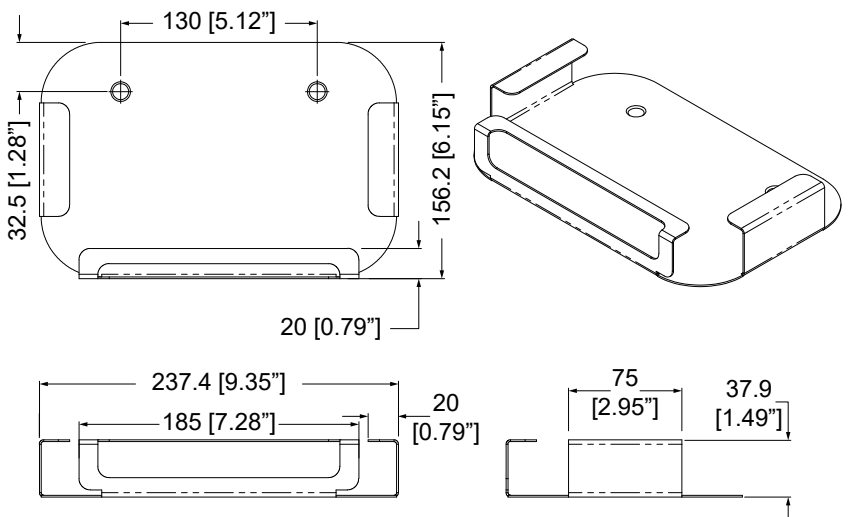

WB-SKYQMB for Sky Q Mini Box

Width:	237.4 / 9.35"
Height:	156.2 / 6.15"
Depth:	37.9 / 1.49"
Weight:	0.5Kg / 1.1Lb
Mounting Holes	
Countersink:	Ø 13 / 0.51"
Holes:	Ø 10.6 / 0.42"

Hook & loop tape is also supplied for quick and easy installation.

Load Capacity with Hook & Loop Tape:
5Kg / 11Lb