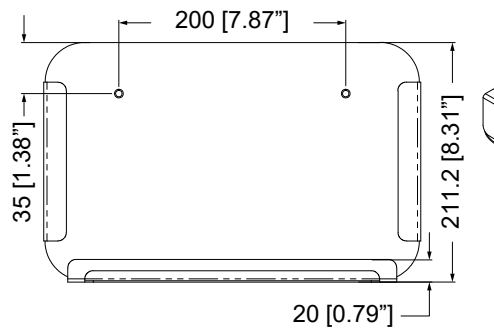

WB-SKYQMB for Sky Q Mini Box

Width:	332.4 / 13.09"
Height:	211.2 / 8.31"
Depth:	46.4 / 1.83"
Weight:	0.5Kg / 1.1Lb
Mounting Holes	
Countersink:	Ø 7.5 / 0.3"
Holes:	Ø 5.5 / 0.22"

Hook & loop tape is also supplied for quick and easy installation.

Load Capacity with Hook & Loop Tape: 5Kg / 11Lb