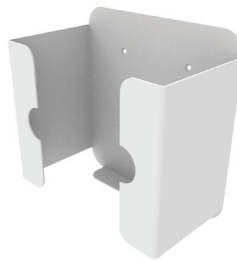

Wall Mount Bracket for SONOS CONNECT - WB-ZP90

SONOS
CONNECT