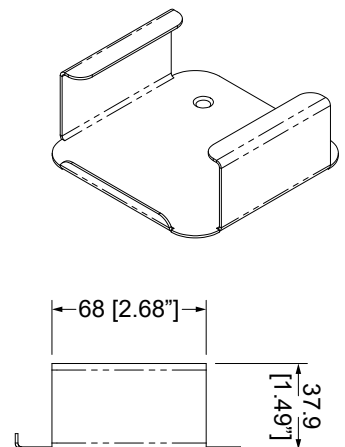

WB-ATVG4 for Apple TV (4th generation) and Apple TV 4K

WB-ATVG4 Finish: Solar Black

WB-ATVG4-W Finish: Gloss White

Width:	100.4 / 3.95"
Height:	99.2 / 3.9"
Depth:	37.9 / 1.49"
Weight:	0.5Kg / 1.1Lb
Mounting Holes	
Countersink:	Ø 8.5 / 0.33"
Holes:	Ø 6.5 / 0.25"

Hook & loop tape is also supplied for quick and easy installation.

Load Capacity with Hook & Loop Tape:
5Kg / 11Lb