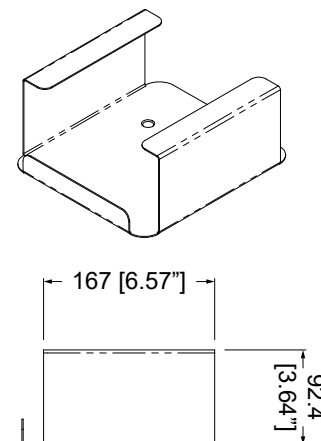

### WB-ATVG4-W Finish: Gloss White

Width:	100.4 / 3.95"
Height:	99.2 / 3.9"
Depth:	37.9 / 1.49"
Weight:	0.5Kg / 1.1Lb
<b>Mounting Holes</b>	
Countersink:	Ø 8.5 / 0.33"
Holes:	Ø 6.5 / 0.25"

Hook & loop tape is also supplied for quick and easy installation.

### Mounting Holes

<b>Countersink:</b>	Ø 13 / 0.51"
<b>Holes:</b>	Ø 10.6 / 0.42"

Hook & loop tape is also supplied for quick and easy installation.

Load Capacity with Hook & Loop Tape:  
5Kg / 11Lb

## WB-ZP120 for SONOS CONNECT:AMP

<b>Width:</b>	188.4 / 7.42"
<b>Height:</b>	208.2 / 8.2"
<b>Depth:</b>	92.4 / 3.64"
<b>Weight:</b>	0.8Kg / 1.76Lb