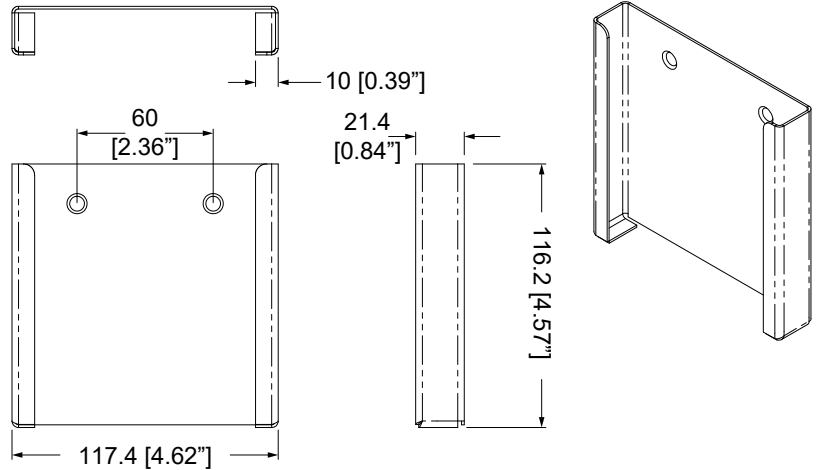

WB-AMAZONFB for Amazon Fire TV

Width:	117.4 / 4.62"
Height:	116.2 / 4.57"
Depth:	21.4 / 0.84"
Weight:	0.5Kg / 1.1Lb
Mounting Holes	
Countersink:	Ø 8.5 / 0.33"
Holes:	Ø 6.5 / 0.25"

Hook & loop tape is also supplied for quick and easy installation.

Load Capacity with Hook & Loop Tape:
5Kg / 11Lb