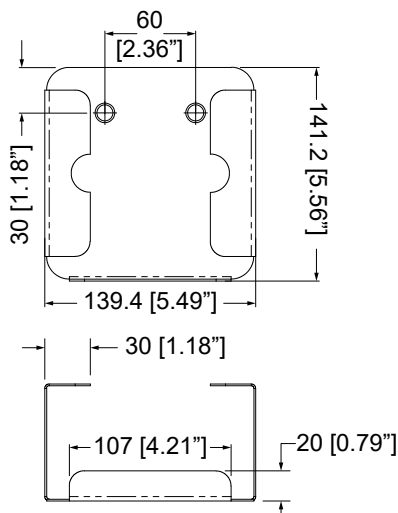

### WB-ATVG4-W Finish: Gloss White

Width:	100.4 / 3.95"
Height:	99.2 / 3.9"
Depth:	37.9 / 1.49"
Weight:	0.5Kg / 1.1Lb
<b>Mounting Holes</b>	
Countersink:	Ø 8.5 / 0.33"
Holes:	Ø 6.5 / 0.25"

Hook & loop tape is also supplied for quick and easy installation.

## WB-ZP90 for SONOS CONNECT

<b>Width:</b>	139.4 / 5.49"
<b>Height:</b>	141.2 / 5.56"
<b>Depth:</b>	77.4 / 3.05"
<b>Weight:</b>	0.5Kg / 1.1Lb

### Mounting Holes

<b>Countersink:</b>	Ø 13 / 0.51"
<b>Holes:</b>	Ø 10.6 / 0.42"

Hook & loop tape is also supplied for quick and easy installation.

Load Capacity with Hook & Loop Tape:  
5Kg / 11Lb