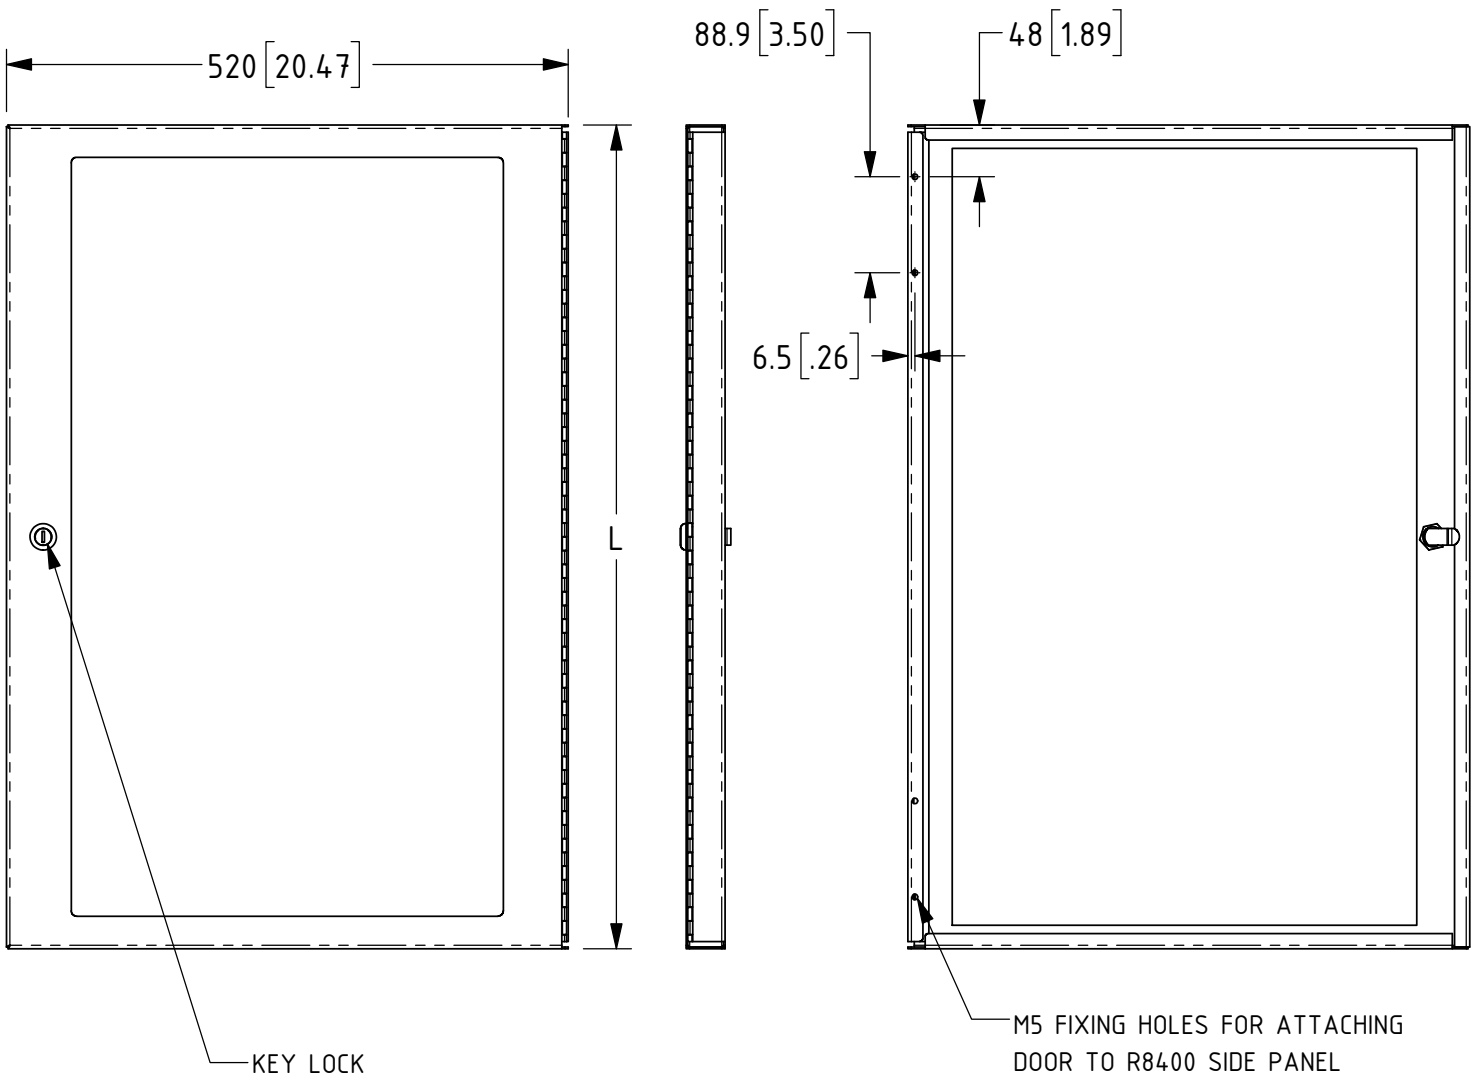

## POLYCARBONATE DOOR FOR R8400 RACKS

DOOR	L
R8450-06	318.1mm / 12.52"
R8450-08	407mm / 16.02"
R8450-10	495.9mm / 19.52"
R8450-12	584.8mm / 23.02"
R8450-16	762.6mm / 30.02"
R8450-20	940.4mm / 37.02"
R8450-24	1118.2mm / 44.02"
R8450-28	1296mm / 51.02"
R8450-35	1607.15mm / 63.27"

## VENTED STEEL DOOR FOR R8400 RACKS

DOOR	L
R8460-06	318.1mm / 12.52"
R8460-08	407mm / 16.02"
R8460-10	495.9mm / 19.52"
R8460-12	584.8mm / 23.02"
R8460-16	762.6mm / 30.02"
R8460-20	940.4mm / 37.02"
R8460-24	1118.2mm / 44.02"
R8460-28	1296mm / 51.02"
R8460-35	1607.15mm / 63.27"