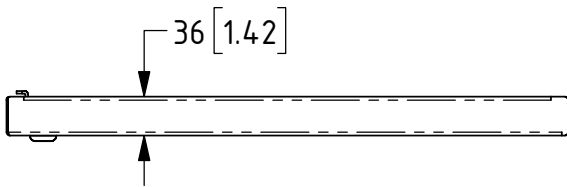

## POLYCARBONATE DOOR FOR R8400 RACKS

DOOR	L
R8450-06	318.1mm / 12.52"
R8450-08	407mm / 16.02"
R8450-10	495.9mm / 19.52"
R8450-12	584.8mm / 23.02"
R8450-16	762.6mm / 30.02"
R8450-20	940.4mm / 37.02"
R8450-24	1118.2mm / 44.02"
R8450-28	1296mm / 51.02"
R8450-35	1607.15mm / 63.27"

## VENTED STEEL DOOR FOR R8400 RACKS

DOOR	L
R8460-06	318.1mm / 12.52"
R8460-08	407mm / 16.02"
R8460-10	495.9mm / 19.52"
R8460-12	584.8mm / 23.02"
R8460-16	762.6mm / 30.02"
R8460-20	940.4mm / 37.02"
R8460-24	1118.2mm / 44.02"
R8460-28	1296mm / 51.02"
R8460-35	1607.15mm / 63.27"