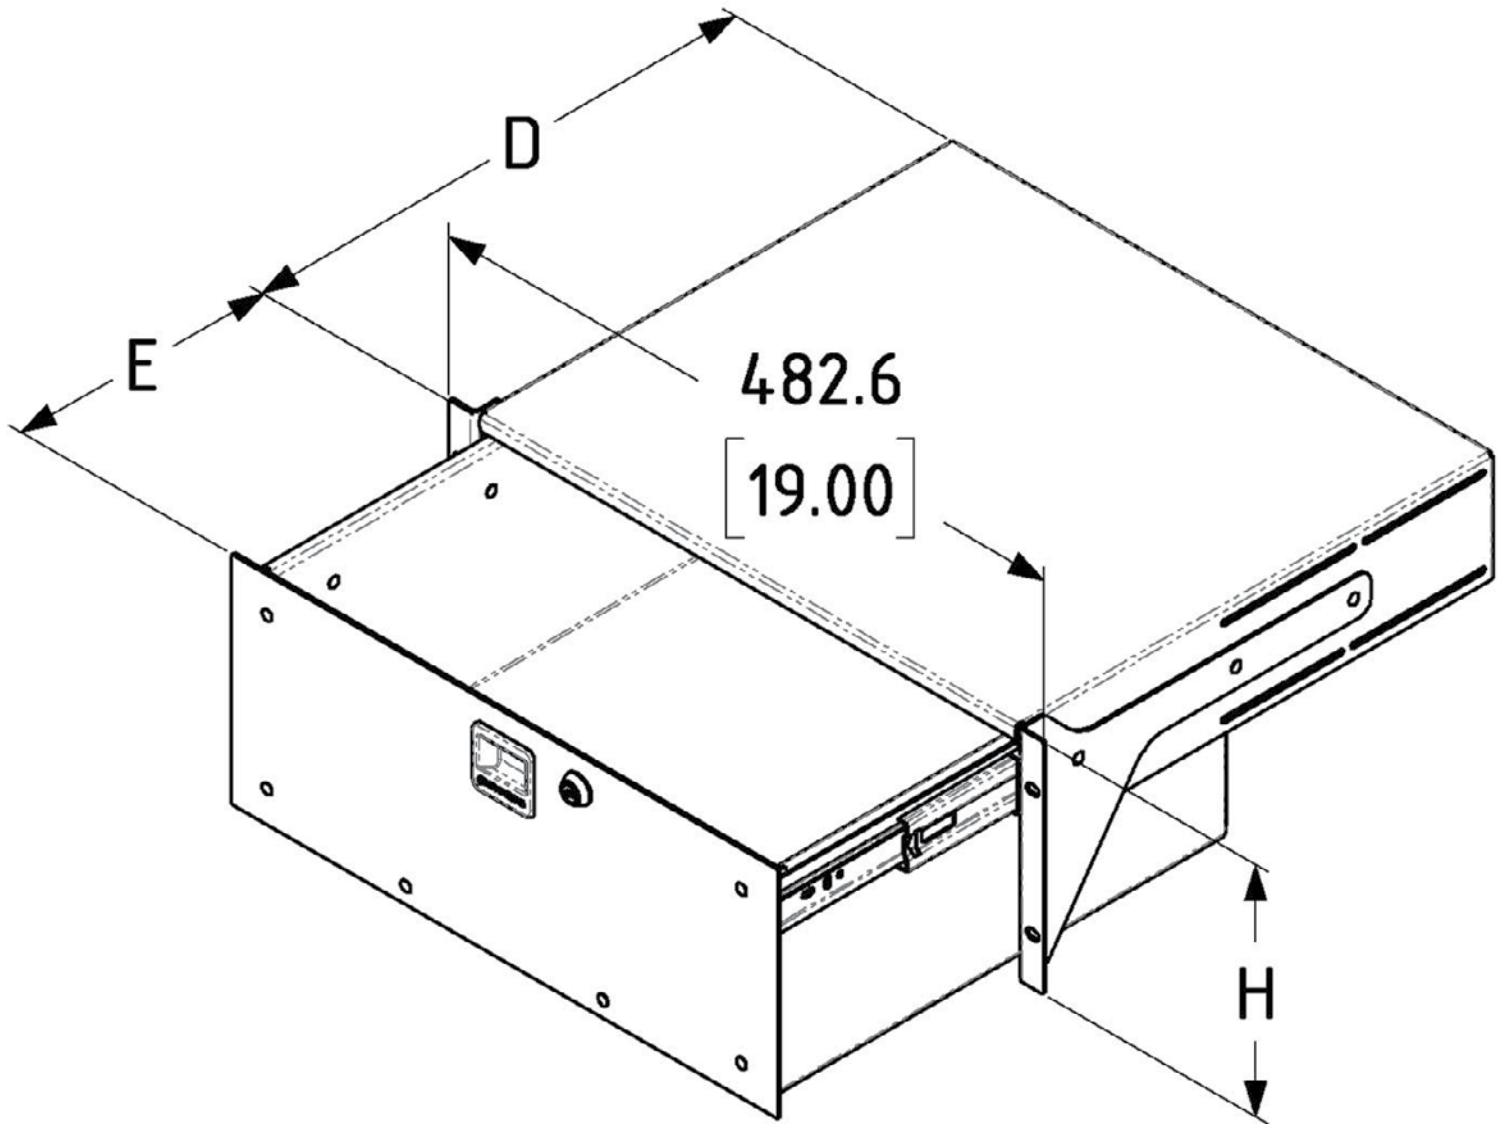

NEW R2295 SERIES Lightweight Aluminium Rack Drawers

Size (U)	Height (H)
2U	88.3mm / 3.48"
3U	132.7mm / 5.22"
4U	177.1mm / 6.97"
5U	221.8mm / 8.73"
6U	266.1mm / 10.48"
7U	310.6mm / 12.23"
8U	355.2mm / 13.98"

Drawer	Depth (D)	Extension (E)
10"	287.5mm / 11.32"	250mm / 9.84"
14"	387.5mm / 15.26"	350mm / 13.78"
18"	487.5mm / 19.19"	450mm / 17.72"